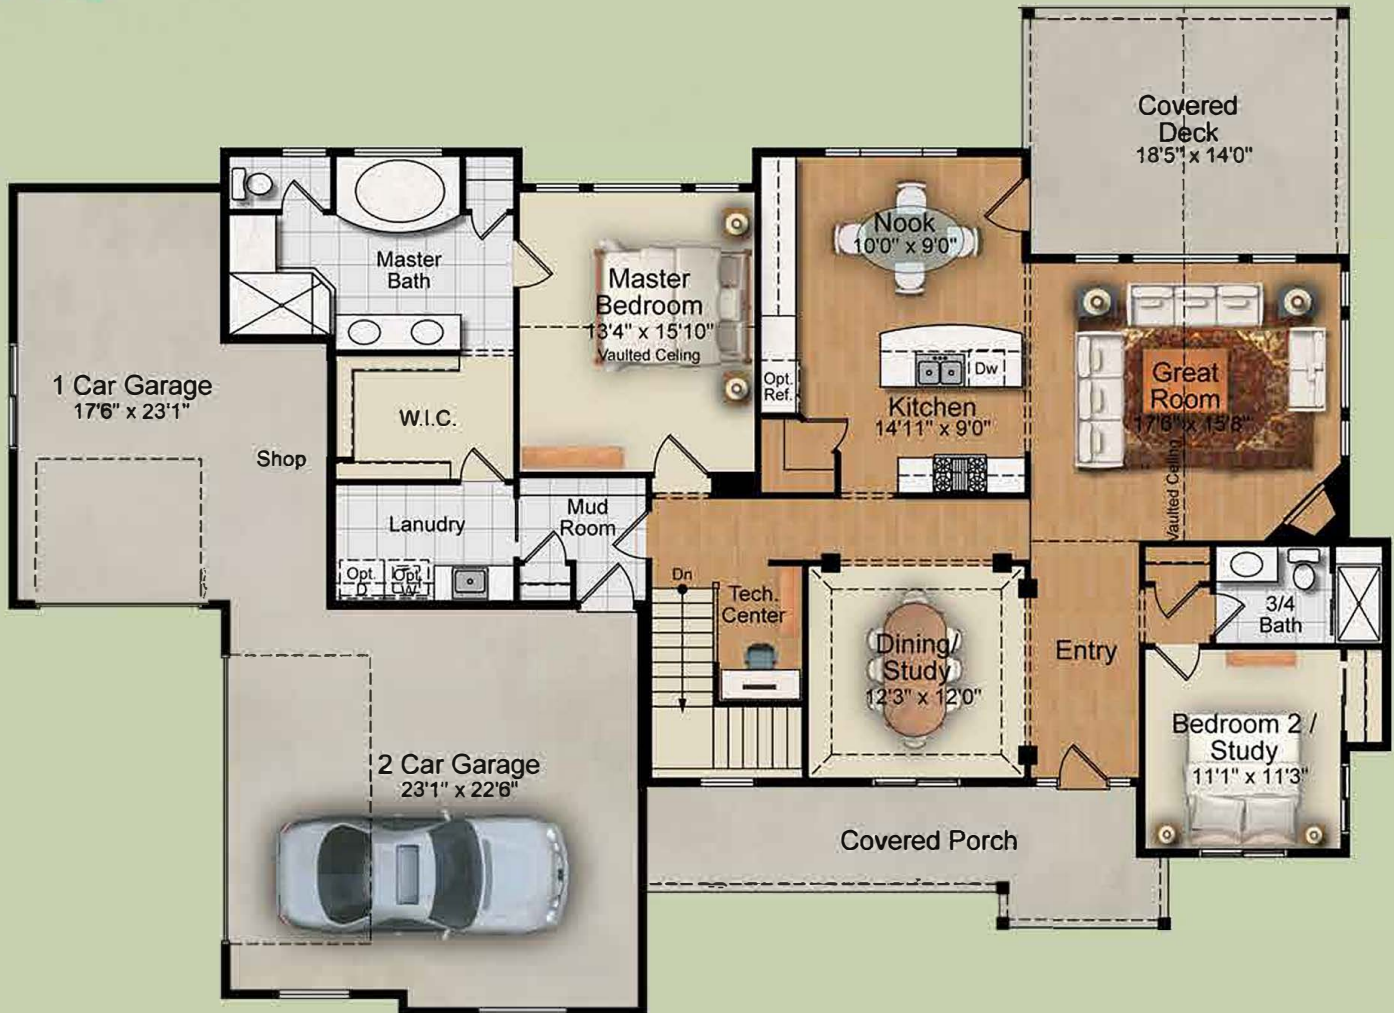

# The Eaglesnest

Main Level

Square Footage = 1909

Copyrighted - Jayden Homes - All Rights Reserved

# The Eaglesnest

Lower Level

Square Footage = 1816

Optional Exercise Room  
or Extra Bedroom #5