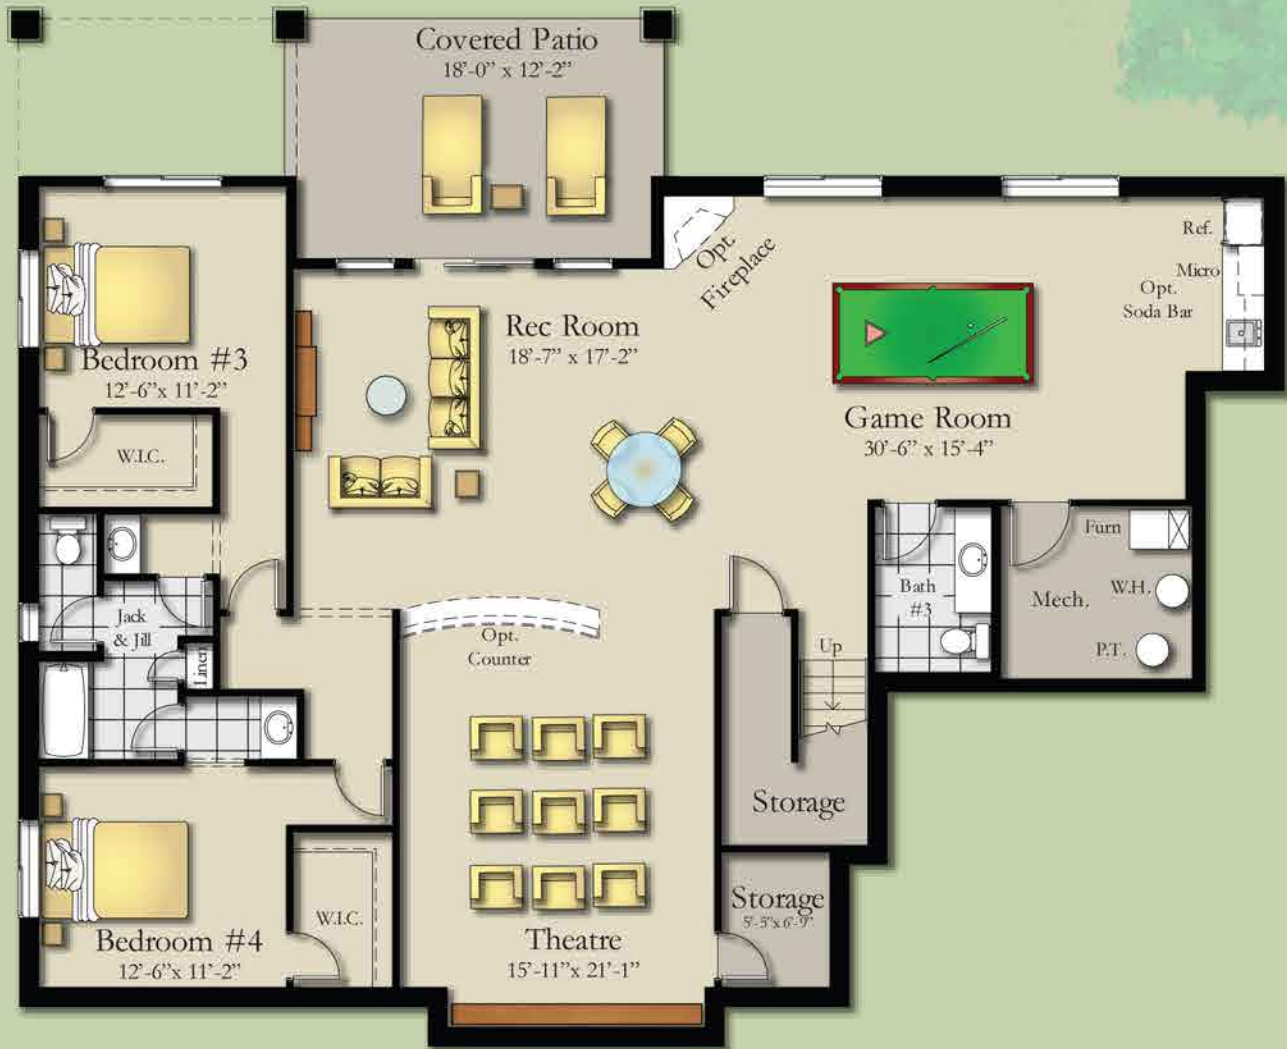

The Eagleview

The Eagleview

Lower Level

Square Footage = 2248

Copyrighted - Jayden Homes - All Rights Reserved