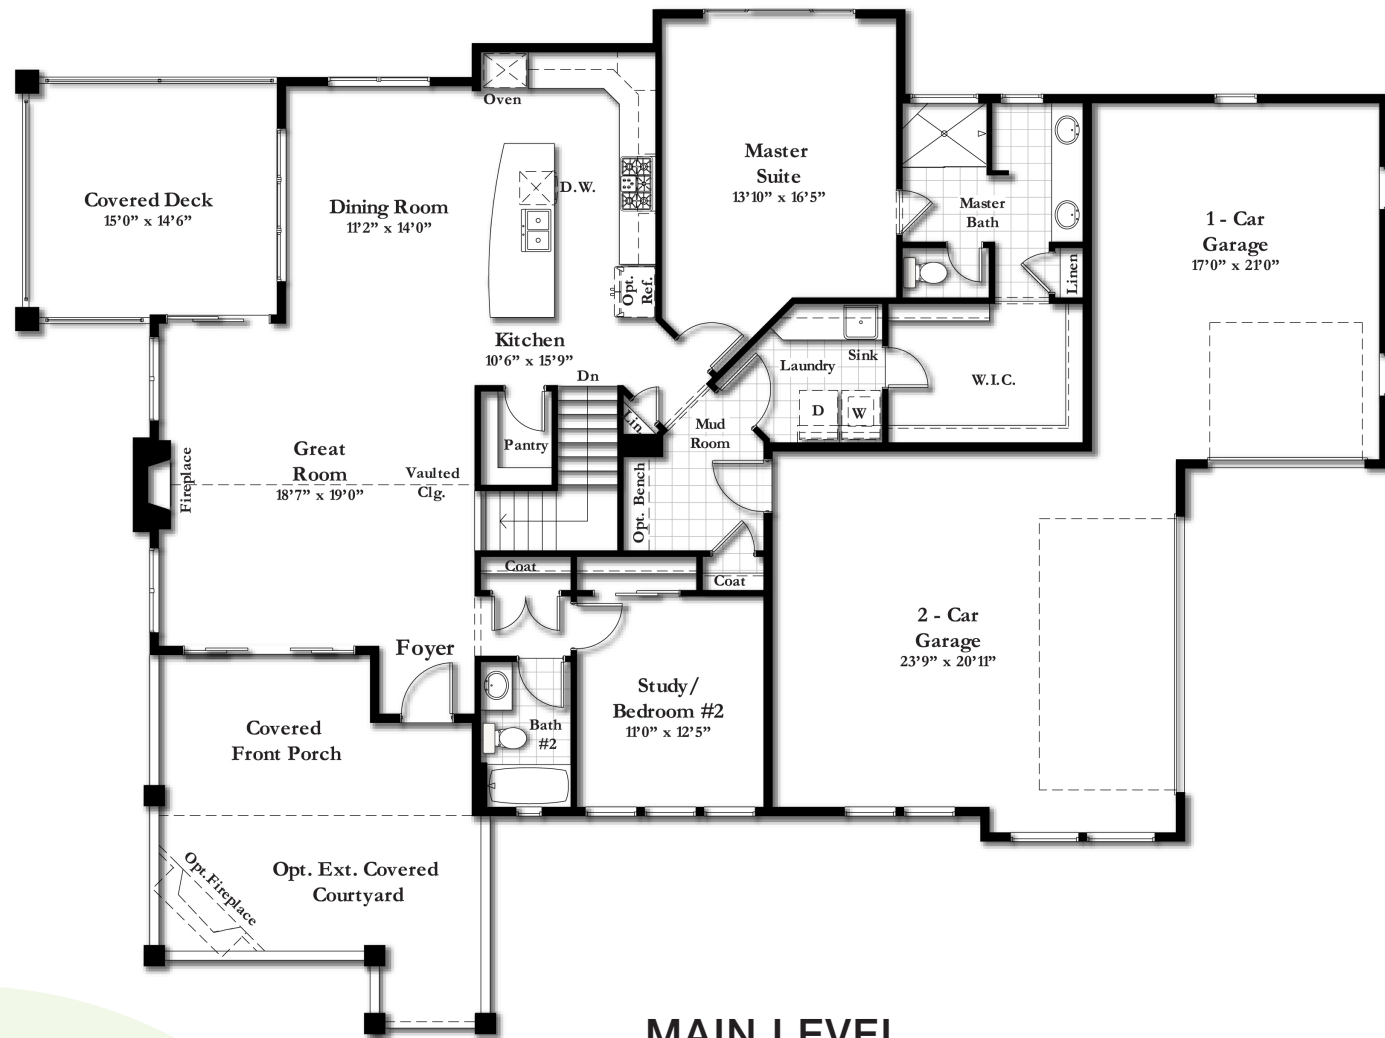

Notes

The Summit

CUSTOM COLLECTION

3,646 SQ. FT. | 4 BED | 4 BATH | RANCH

CONTACT OUR SALES TEAM FOR MORE INFORMATION
(719) 200-6096 OR SALES@JAYDENHOMESCOLORADO.COM

Copyrighted by Jayden Homes, May 2020

JaydenHomesColorado.com

JaydenHomesColorado.com

PLAN KEY FEATURES

- 3,646 total square feet
- 4 bedrooms
4 bathrooms
3-car garage
- Covered front porch
- Covered rear deck
- Main level master bedroom
- Vaulted ceiling in great room
- Finished walkout lower level

MAIN LEVEL
SQ. FT.: 1,823

LOWER LEVEL
SQ. FT.: 1,823

COPYRIGHTED BY JAYDEN HOMES MAY 2020 - ALL RIGHTS RESERVED. IMAGES ARE FOR ILLUSTRATION ONLY.

ACTUAL HOME PLANS & PRICING ARE SUBJECT TO CHANGE WITHOUT NOTICE.